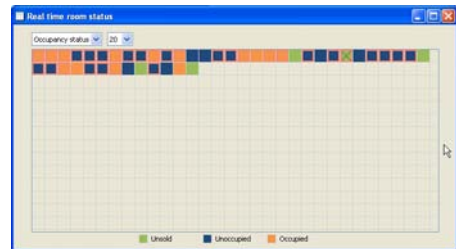

Summary of all rooms and thermostats

Control Your Costs and Comfort

Contact us:

VingCard Elsafe AS
P.O. Box 511 • 1522 Moss • Norway
Tel: +47 69 24 50 00 • Fax: +47 69 24 50 50
E-mail: info@vcegroup.com • www.orionbyvingcardelsafe.com

Specifications may change without notice.