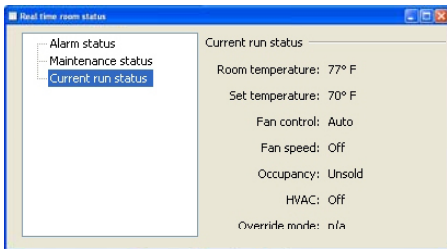

▶ Orion by VingCard Elsafe software

Orion Software features

- **Reporting features:**
  - » Energy savings
  - » Maintenance
  - » Occupancy
- **Status views:**
  - » Occupancy
  - » HVAC Settings
  - » Status
  - » Current savings
- **Alarms:**
  - » HVAC
  - » Security
  - » Preventative maintenance
  - » Occupancy status change
- Interface with PMS, Lock server, Work order systems
- Multi-language
- User friendly and intuitive graphical interface
- And much more...

Flexible settings to fit all properties and climates