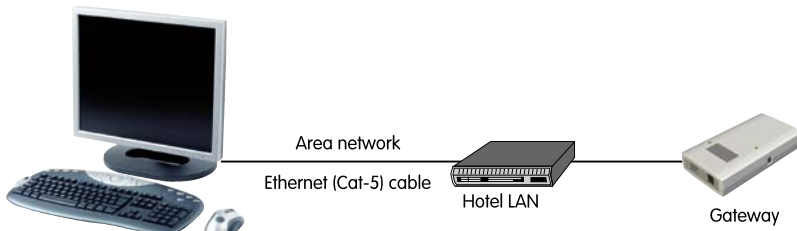

Based on High-security Zigbee open platform

Scenario 2: Wireless Online Network

- Standalone thermostat and motion sensor. Motion sensor communicates with thermostat via wireless RF.
- RF-online wireless communication between thermostat and gateways.
- Gateways connecting to hotel ethernet network for direct communication with Orion by VingCard Elsafe server.

Orion by VingCard Elsafe software