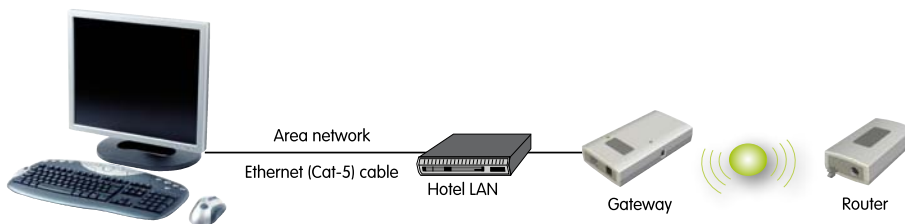

Orion by VingCard Elsafe software