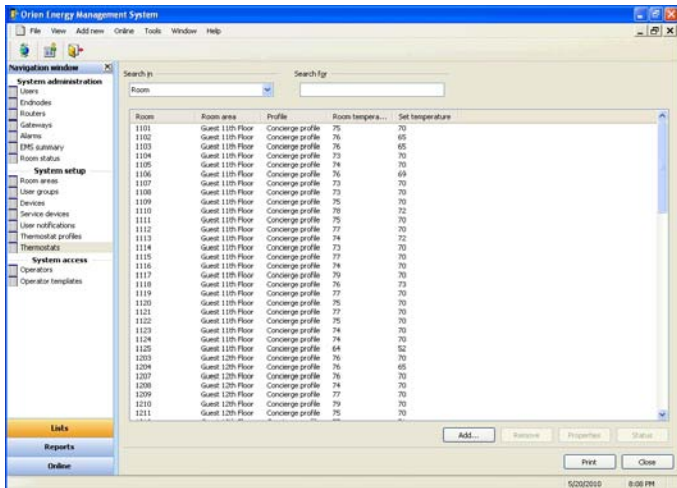

■ Gateway technical data:

- Automatic adjustment to 10 or 100 Mbit/s networks.
- Powered over ethernet (PoE) or by a power adapter (5VDC).
- Low power consumption.
- Easy mounting.
- Weight: 116 g.
- Flame retardant ABS.
- UL94-V0 approved.
- Color: RAL 7047.
- The gateway is intended for indoor use only, temperature range +5°C to +50°C (41°F - 122°F). Relative humidity 10% to 90% (non-condensing).
- Dimensions: 63 mm x 144 mm x 28 mm (2 31/64 in x 5 43/64 in x 1 7/64 in)

▶ Orion by VingCard Elsafe software

Orion Software features

- **Reporting features:**
 - » Energy savings
 - » Maintenance
 - » Occupancy
- **Status views:**
 - » Occupancy
 - » HVAC Settings
 - » Status
 - » Current savings
- **Alarms:**
 - » HVAC
 - » Security
 - » Preventative maintenance
 - » Occupancy status change
- Interface with PMS, Lock server, Work order systems
- Multi-language
- User friendly and intuitive graphical interface
- And much more...